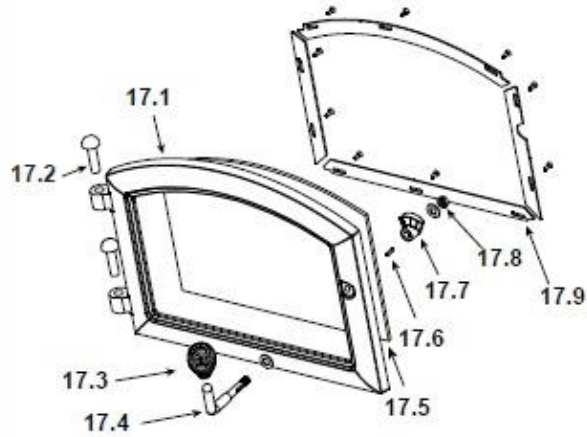

#17 Door Assembly