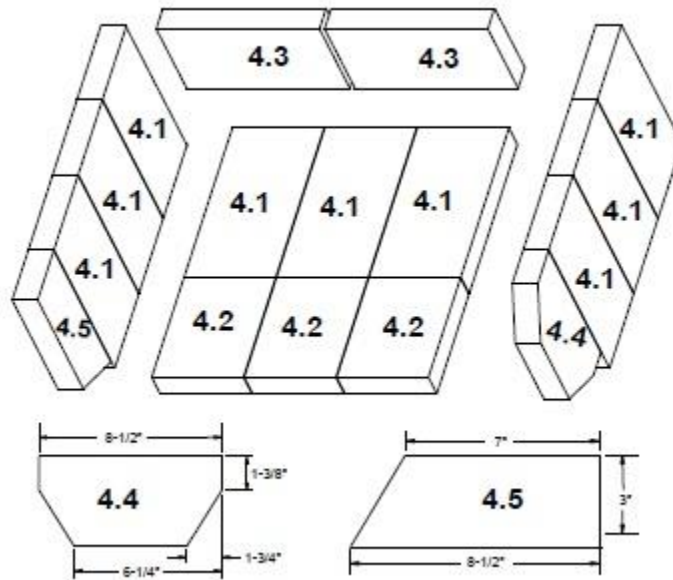

Quadra-Fire 2100 Millennium

ITEM	DESCRIPTION	COMMENTS	PART NUMBER
1	Convection Air Channel - Retain Original Serial Number		SRV7039-107
2	Flue Collar		SRV7000-302
3	Panel Assembly, Side, Left		SRV7039-003

#4 Brick Assembly

4	Brick Assembly - Complete Set		SRV7039-007
4.1	Brick, 9 x 4-1/2 x 1-1/4"	Qty. 9 Req.	
4.2	Brick, 5 3/4 x 4-1/2 x 1-1/4"	Qty. 3 Req.	
4.3	Brick, 8 x 4-1/2 x 1-1/4"	Qty. 2 Req.	
4.4	Brick, see diagram	Qty. 1 Req.	
4.5	Brick, see diagram	Qty. 1 Req.	
	Brick, Uncut	Pkg of 1	832-0550
		Pkg of 6	832-3040
5	Tube Support Rack		SRV7039-108
6	Brick Retainer		7033-149
7	Ceramic Fiber Blanket, 1/2" Thick		832-3390
8	Baffle Board, 8-1/8 in. W x 13 in. H	Pkg of 2	SRV7039-111
9	Pedestal Riser		7033-207
10	Pedestal Base		7033-163
11	Strip, Oak Trim	Pkg of 2	832-0560
12	Rear Channel Assembly		SRV7039-001
13	Tube Channel Assembly - Manifold Tubes		SRV7039-004
14	Panel Assembly, Side, Right		SRV7039-002
15	Tube Channel Top - Access Cover		SRV7039-114
	Component Pack		7039-011