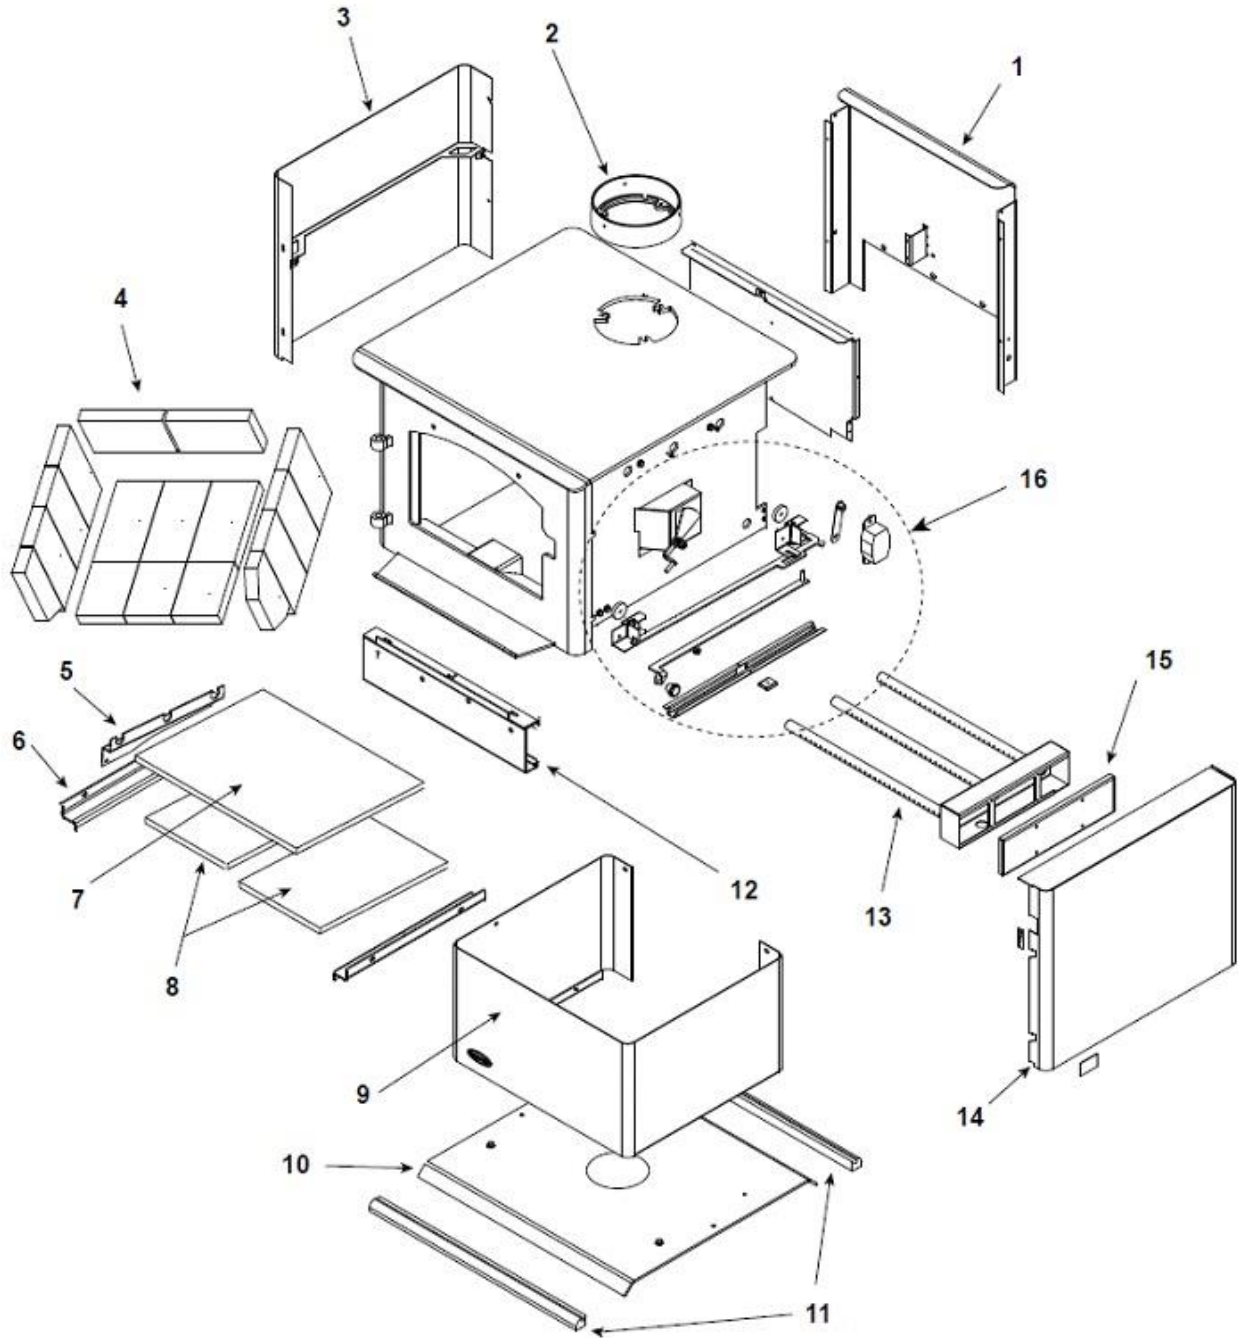

Quadra-Fire 2100 Millennium

ITEM	DESCRIPTION	COMMENTS	PART NUMBER
1	Convection Air Channel - Retain Original Serial Number		SRV7039-107
2	Flue Collar		SRV7000-302
3	Panel Assembly, Side, Left		SRV7039-003

#4 Brick Assembly

4	Brick Assembly - Complete Set		SRV7039-007
4.1	Brick, 9 x 4-1/2 x 1-1/4"	Qty. 9 Req.	
4.2	Brick, 5 3/4 x 4-1/2 x 1-1/4"	Qty. 3 Req.	
4.3	Brick, 8 x 4-1/2 x 1-1/4"	Qty. 2 Req.	
4.4	Brick, see diagram	Qty. 1 Req.	
4.5	Brick, see diagram	Qty. 1 Req.	
	Brick, Uncut	Pkg of 1	832-0550
		Pkg of 6	832-3040
5	Tube Support Rack		SRV7039-108
6	Brick Retainer		7033-149
7	Ceramic Fiber Blanket, 1/2" Thick		832-3390
8	Baffle Board, 8-1/8 in. W x 13 in. H	Pkg of 2	SRV7039-111
9	Pedestal Riser		7033-207
10	Pedestal Base		7033-163
11	Strip, Oak Trim	Pkg of 2	832-0560
12	Rear Channel Assembly		SRV7039-001
13	Tube Channel Assembly - Manifold Tubes		SRV7039-004
14	Panel Assembly, Side, Right		SRV7039-002
15	Tube Channel Top - Access Cover		SRV7039-114
	Component Pack		7039-011