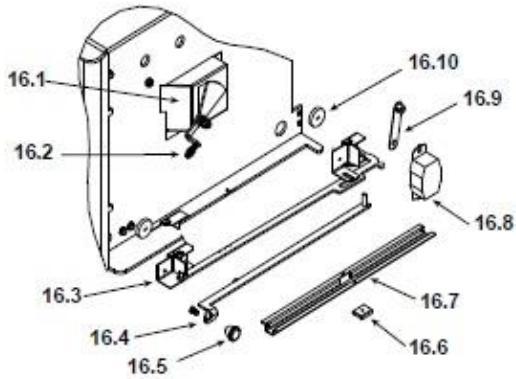

16 Burn Rate Control Assembly