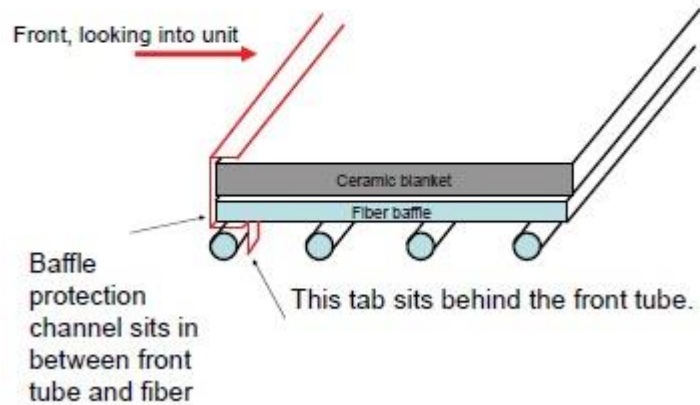

16 Burn Rate Control Assembly

#17 Door Assembly

#18 Baffle Protection Channel

Side view

Woodman's Parts Plus
www.woodmanspartsplus.com

ITEM	DESCRIPTION	COMMENTS	PART NUMBER
16.1	Burn Rate Control Assembly		7039-016
16.2	Spring Handle, 1/4" Nickel	Pre SN 0070040260	250-8340
	Spring Handle, 1/4" Gold		832-0630
	Spring Handle, 1/4" Black	Post SN 0070040260	SRV7000-614
16.3	Timer Air Control Assembly		SRV7039-015
	Rear Air Door Assembly		7037-013
16.4	Rear Air Control Arm Assembly		SRV7039-006
16.5	Start-Up Control Knob		7000-343
16.6	Latch, Magnet - for Air Control		229-0631
16.7	Air Control Rod Guide		7033-210
16.8	Timer (Only) Replacement Assembly		SRV480-1940
16.9	Timer Arm Assembly		7033-034
16.10	Door Gasket - Front & Rear Air Timer Doors		7033-282
17.1	Door Assembly	Black	SRV7039-008
17.2	Hinge Pins, 1/2"	Gold	832-0250
		Nickel	430-5320
		Black	7000-606/2
17.3	Spring Handle, 1/2", Nickel	Pre SN 0070040260	250-8330
	Spring Handle, 1/2", Gold		832-0620
	Spring Handle, 1/2", Black	Post SN 0070040260	SRV7000-613
17.4	Door Handle Only		430-1131
17.5	Glass Assembly - 14-1/8 in. W x 9-13/16 in. H		7000-013
17.6	Key, Cam Latch		430-1151
17.7	Cam Latch		430-1141
17.8	Nut, Locking Door Handle	Pkg of 24	226-0100/24
17.9	Frame, Glass, Top		GL-FRM-21M
18	Baffle Protection Channel		SRV7039-144